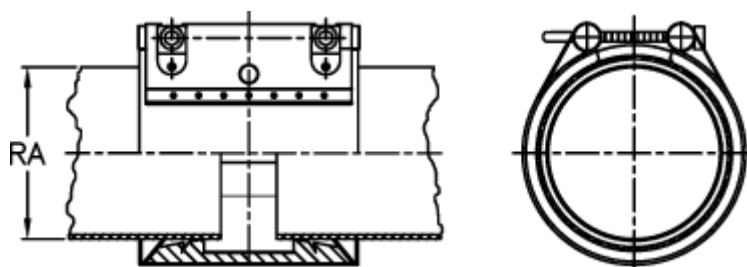

Data Sheet

Article number: 025778400197

Description: Norma Connect pipe coupling
GRIP W2 Ø=197,0 NBR, 16 bar

Measures

Note = Kontakt os for yderligere informationer.

RA = 197